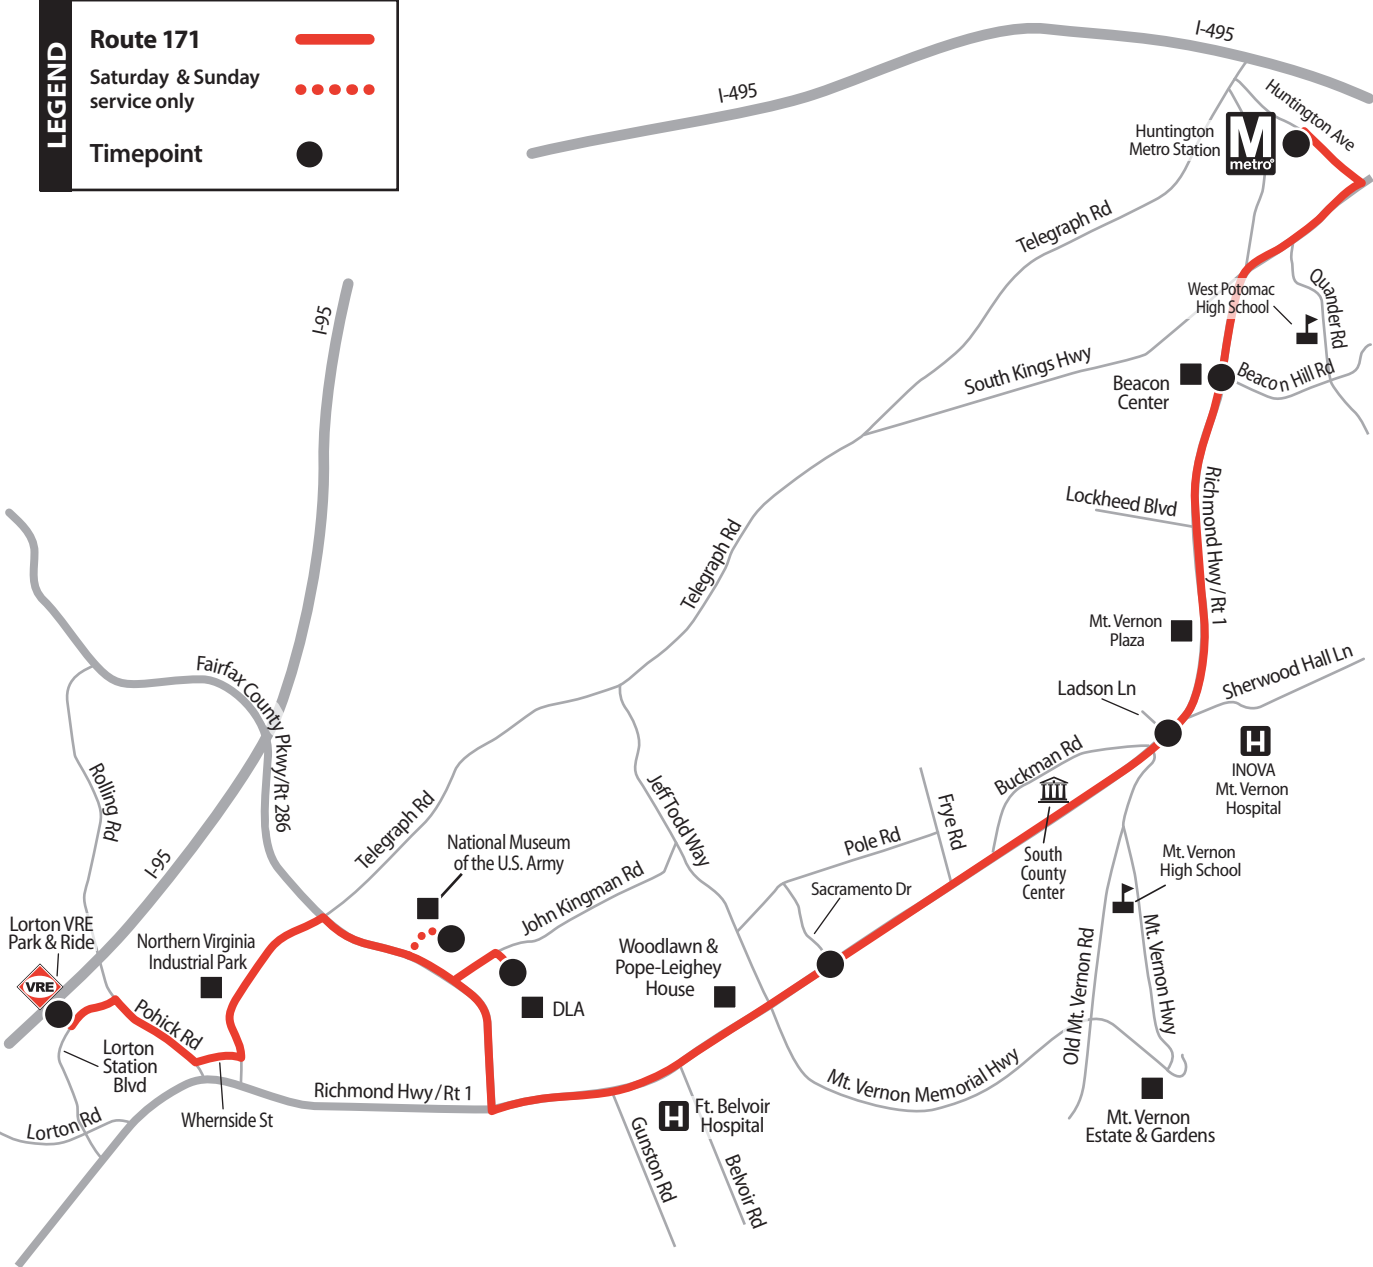

**ROUTE 171**

**Richmond Highway**

<b>LEGEND</b>	<b>Route 171</b>	
	Saturday & Sunday service only	
	Timepoint	

## Richmond Highway

Huntington Metro Station • Richmond Highway •  
 Beacon Center • Groveton • Hybla Valley • Woodlawn •  
 Fort Belvoir • Defense Logistics Agency (DLA) •  
 National Museum of the U. S. Army (Sat. & Sun. only) •  
 Lorton VRE